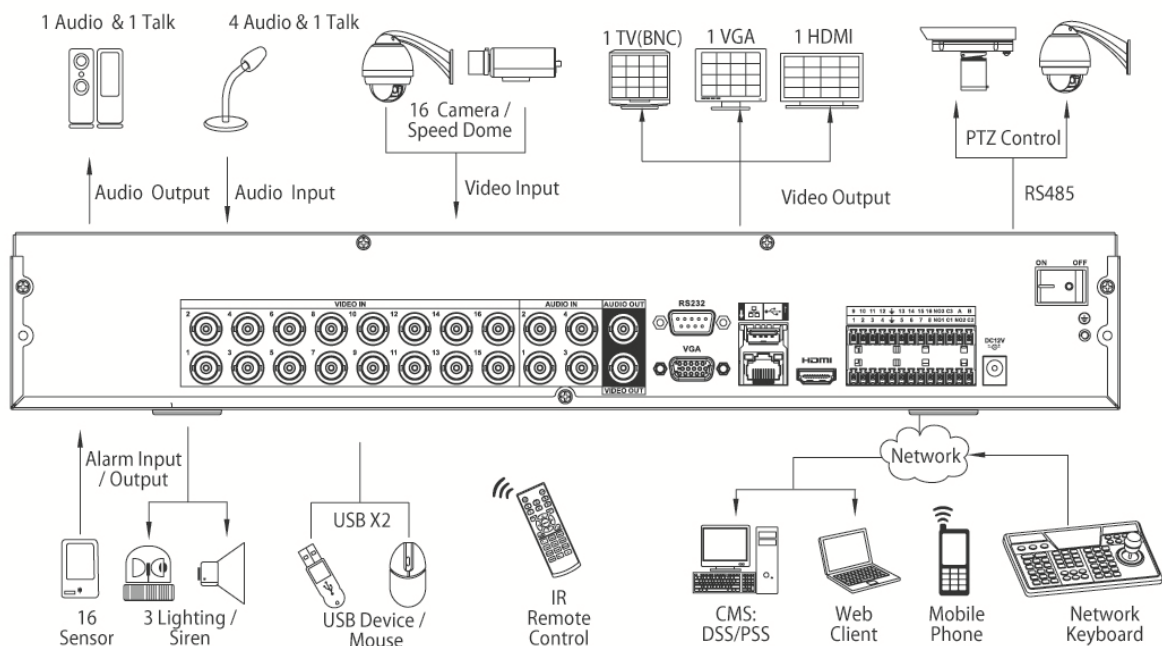

DH-HCVR5204/5208/5216L

Network	
Ethernet	RJ-45 port (10/100M/1000M)
Network Functions	HTTP, IPv4/IPv6, TCP/IP, UPNP, RTSP, UDP, SMTP, NTP, DHCP, DNS, PPPOE, DDNS, FTP, IP Filter
Max. User Access	128 users
Smart Phone	iPhone, iPad, Android, Windows Phone
Storage	
Internal HDD	2 SATA ports, up to 8TB
Auxiliary Interface	
USB Interface	2 ports(1 Rear), USB2.0
RS232	1 port, For PC communication & Keyboard
RS485	1 port, For PTZ control
General	
Power Supply	DC12V/5A
Power Consumption	15W(without HDD)
Working Environment	-10°C ~ +55°C / 10%~90%RH / 86~106kpa
Dimension(W×D×H)	1.5U, 440mm×410mm×70mm
Weight	5KG(without HDD)

System Connection

*Takes HCVR5216L as an example

Dahua Technology Co., Ltd.

1199' BinAn Road, Binjiang District, Hangzhou, China

Tel: +86-571-87688883

Fax: +86-571-87688815

Email: overseas@dahuatech.com

www.dahuatech.com